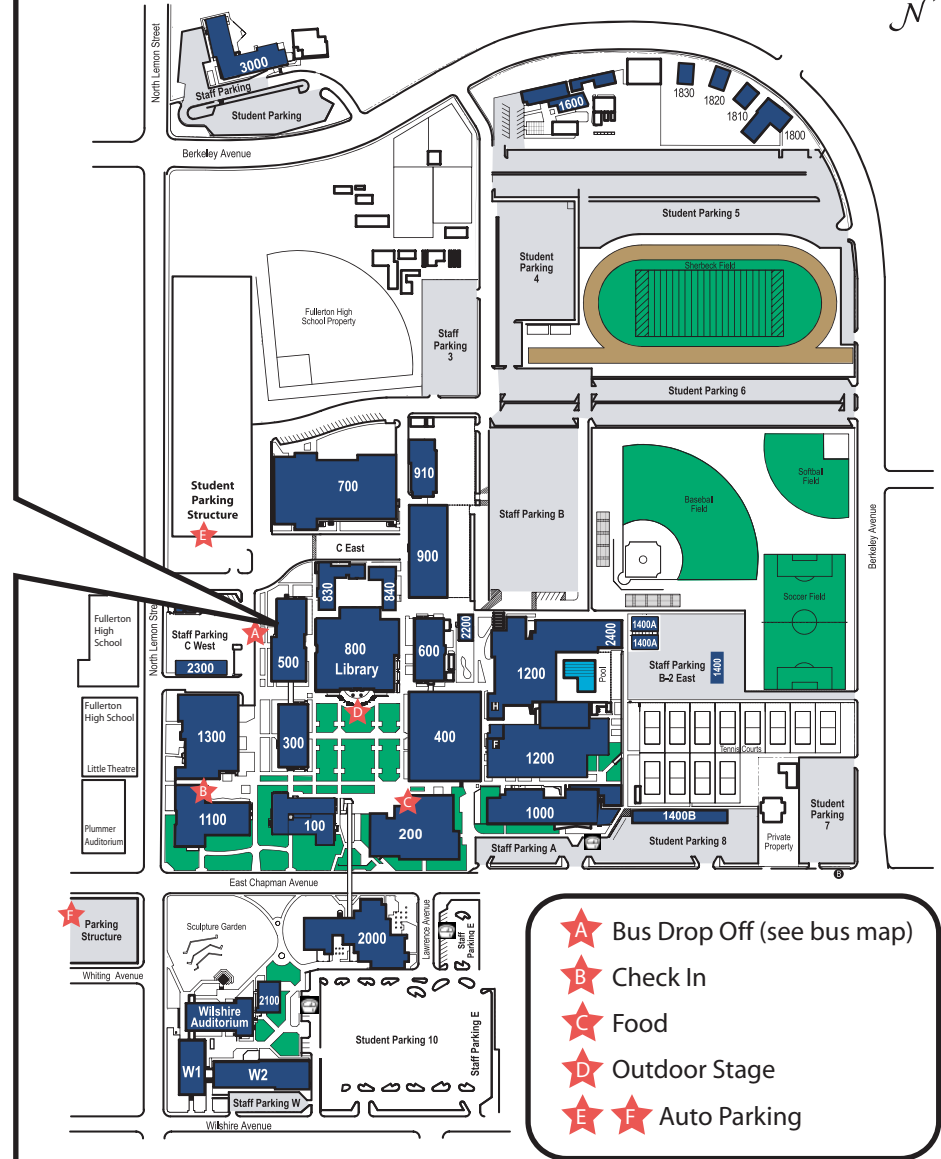

500 Applied Arts / Humanities

FULLERTON
COLLEGE

1st Floor

2nd Floor

Fullerton Community College

321 E Chapman Ave, Fullerton, California 92832 (714) 992-7000
visit www.fullcoll.edu for more maps and additional campus info.