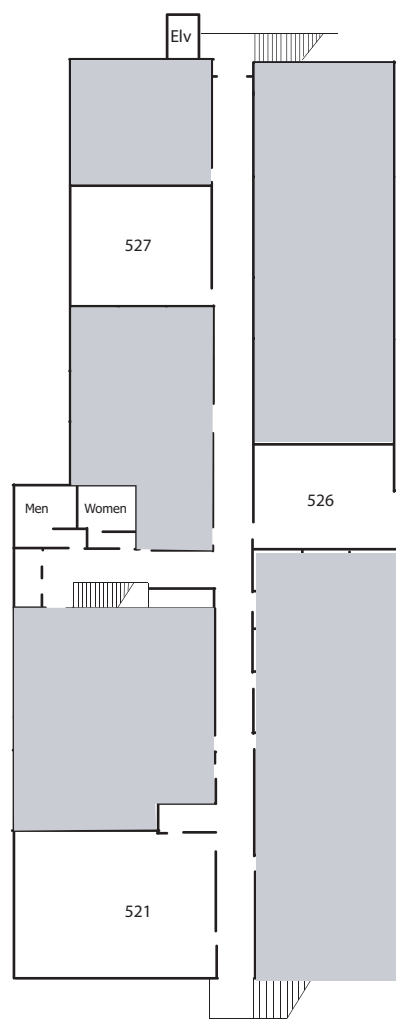

500 Applied Arts / Humanities

FULLERTON
COLLEGE

1st Floor

2nd Floor

Fullerton Community College

321 E Chapman Ave, Fullerton, California 92832 (714) 992-7000
visit www.fullcoll.edu for more maps and additional campus info.