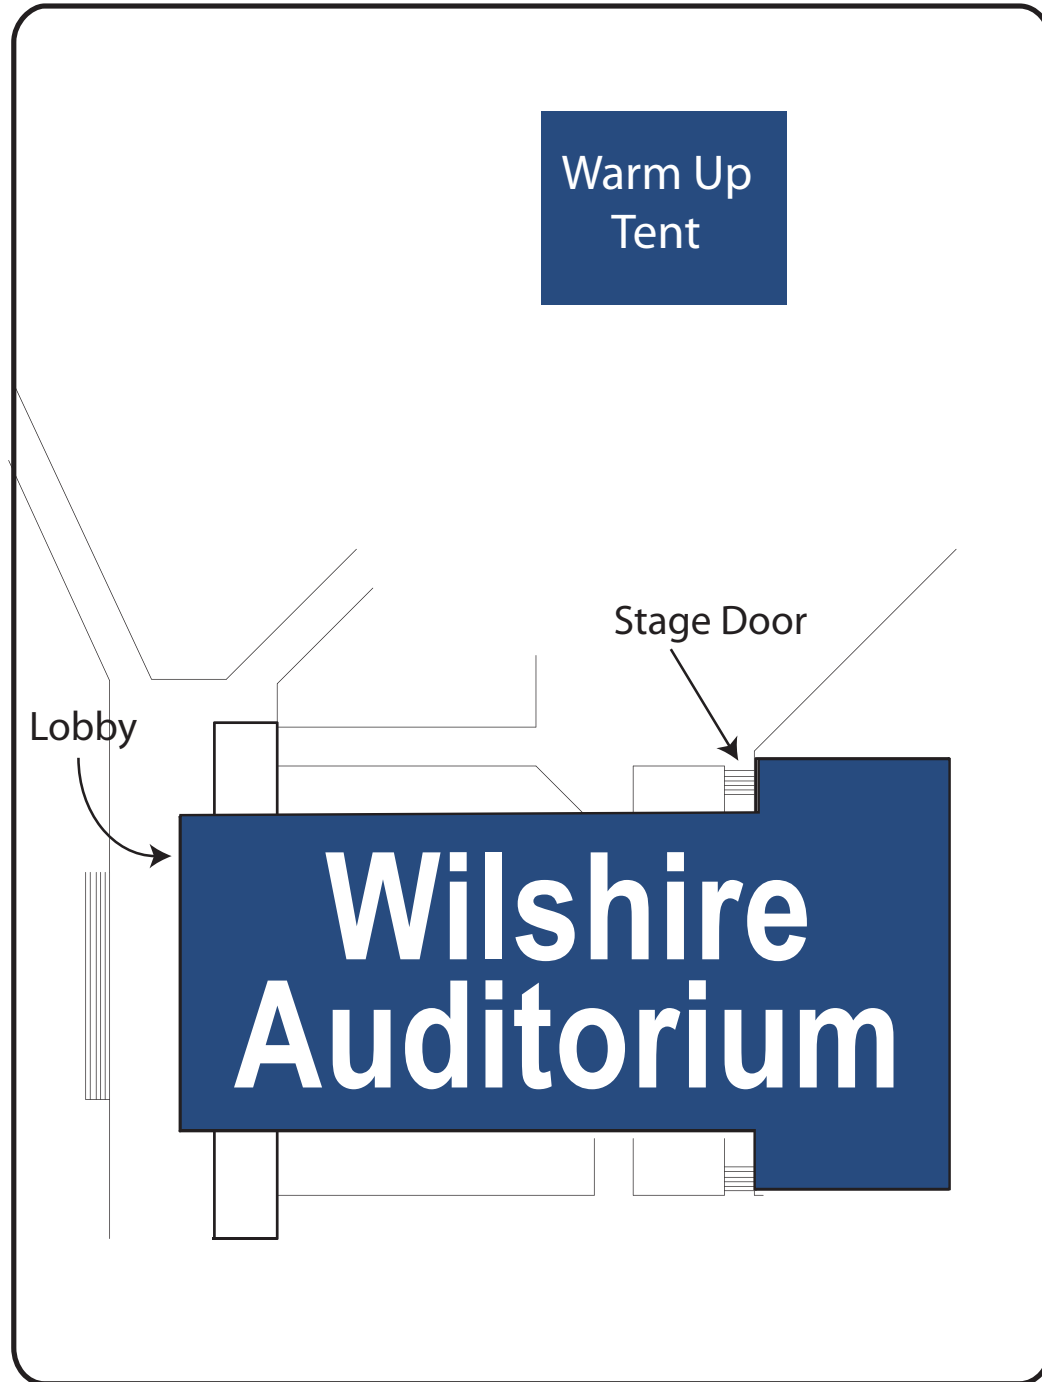

2100 Wilshire Auditorium

FULLERTON
COLLEGE

Fullerton Community College
 321 E Chapman Ave, Fullerton, California 92832 (714) 992-7000
 visit www.fullcoll.edu for more maps and additional campus info.