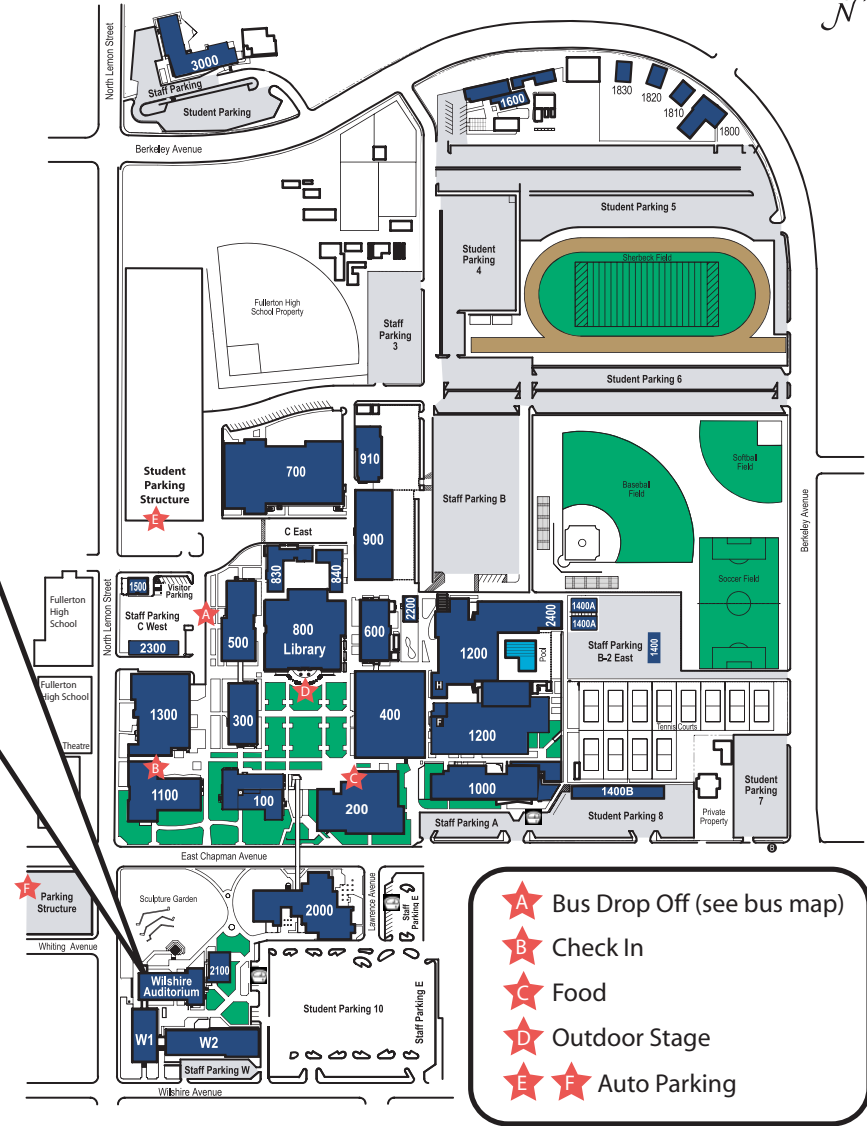

2100 Wilshire Auditorium

FULLERTON
COLLEGE

Fullerton Community College
 321 E Chapman Ave, Fullerton, California 92832 (714) 992-7000
 visit www.fullcoll.edu for more maps and additional campus info.