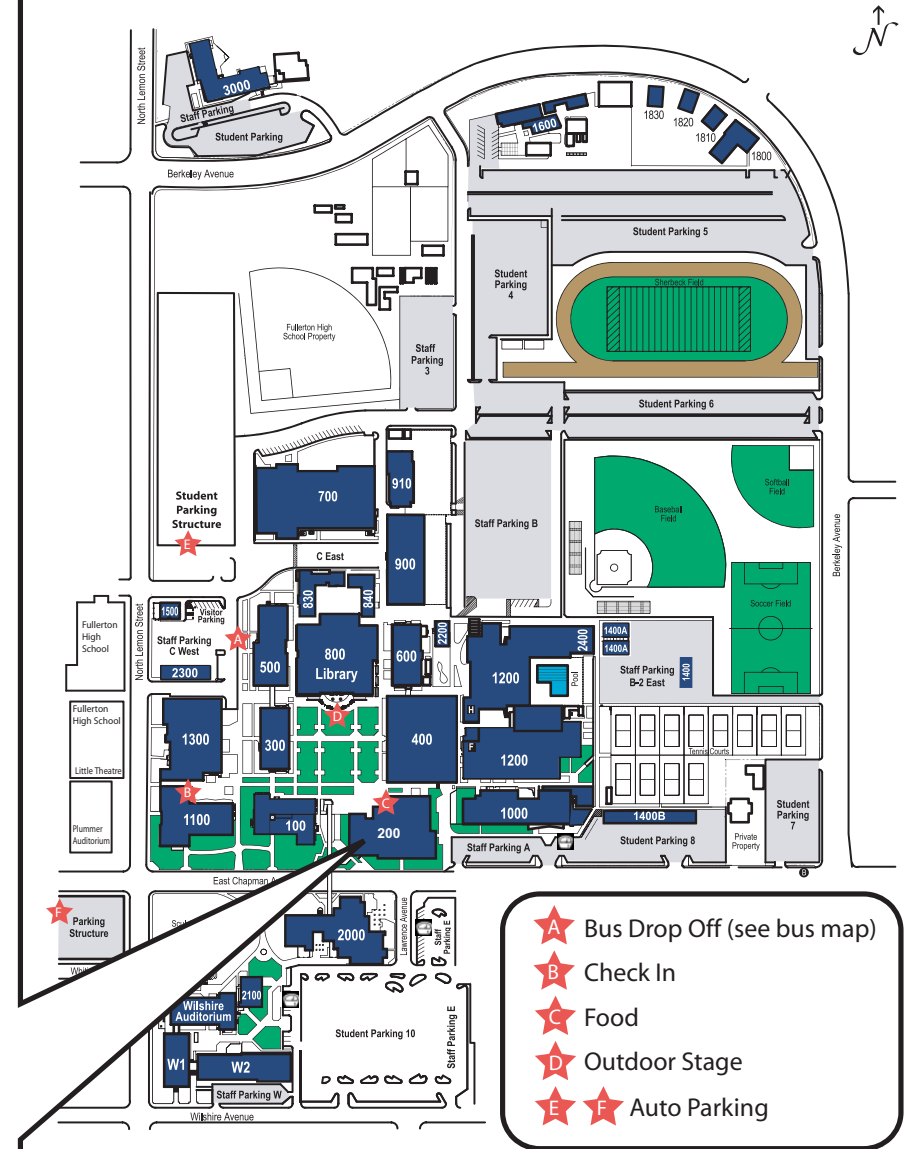

# 200 College Center

FULLERTON  
COLLEGE

1st Floor  
Cafeteria & Student Center

2nd Floor  
Rooms 227 & 229

Fullerton Community College  
321 E Chapman Ave, Fullerton, California 92832 (714) 992-7000  
visit [www.fullcoll.edu](http://www.fullcoll.edu) for more maps and additional campus info.