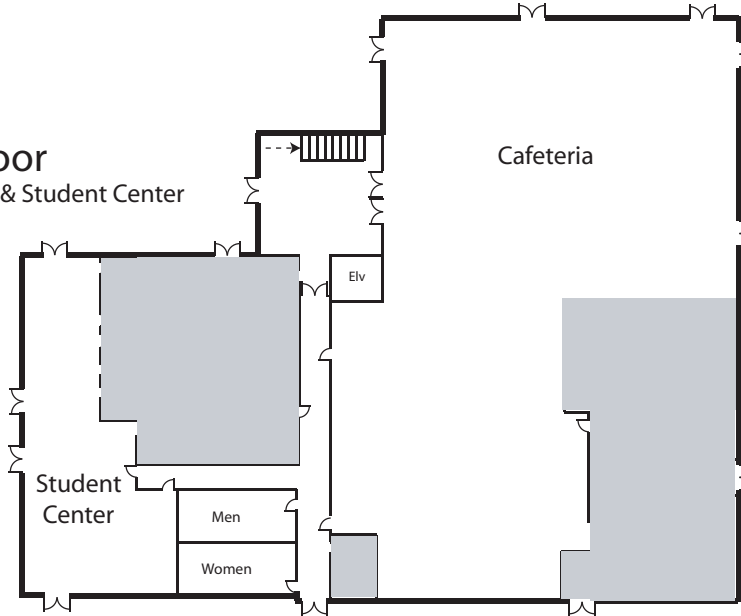

# 200 College Center

FULLERTON  
COLLEGE

1st Floor  
Cafeteria & Student Center

2nd Floor  
Rooms 227 & 229

Fullerton Community College  
321 E Chapman Ave, Fullerton, California 92832 (714) 992-7000  
visit [www.fullcoll.edu](http://www.fullcoll.edu) for more maps and additional campus info.