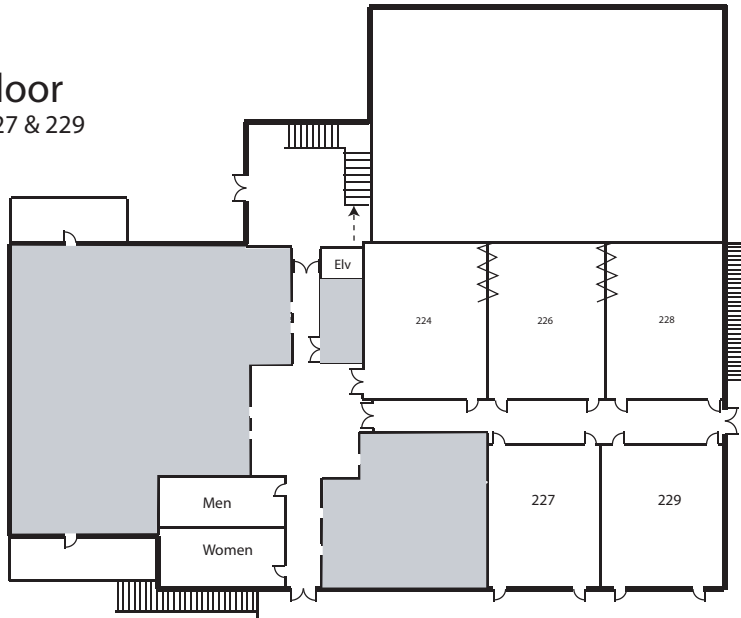

# 200 College Center

FULLERTON  
COLLEGE

1st Floor  
Cafeteria & Student Center

2nd Floor  
Rooms 227 & 229

Fullerton Community College  
321 E Chapman Ave, Fullerton, California 92832 (714) 992-7000  
visit [www.fullcoll.edu](http://www.fullcoll.edu) for more maps and additional campus info.