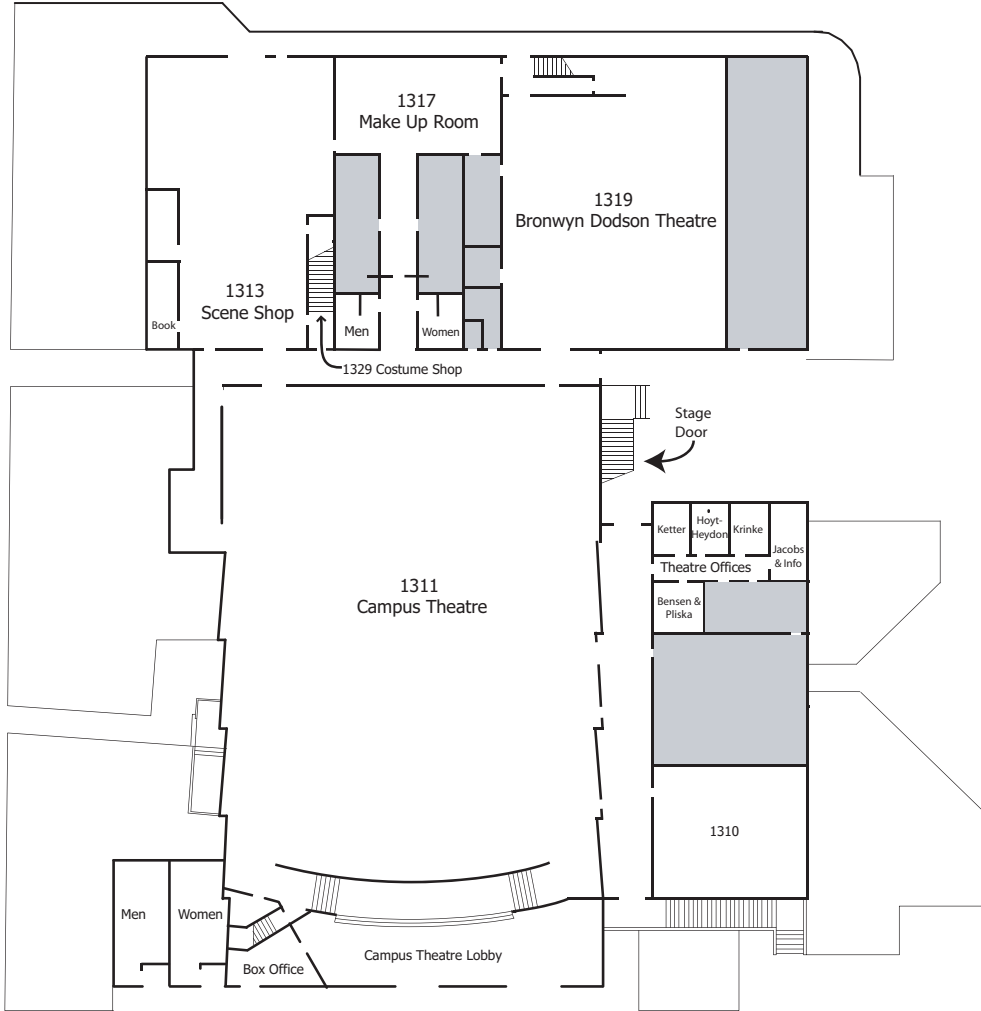

1300 Theatre Arts Building

FULLERTON
COLLEGE

1st Floor

Rooms 1310-1319

Fullerton Community College

321 E Chapman Ave, Fullerton, California 92832 (714) 992-7000

visit www.fullcoll.edu for more maps and additional campus info.