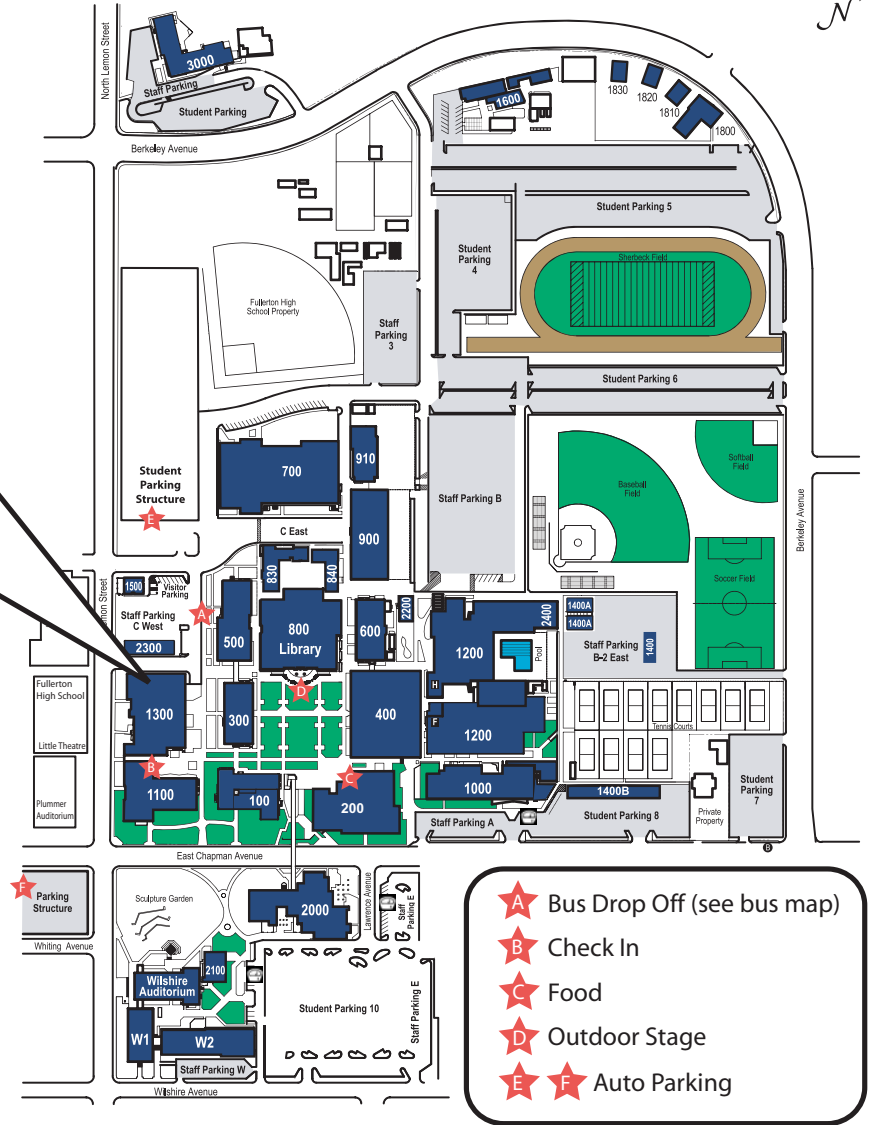

1300 Theatre Arts Building

FULLERTON
COLLEGE

1st Floor

Rooms 1310-1319

Fullerton Community College

321 E Chapman Ave, Fullerton, California 92832 (714) 992-7000

visit www.fullcoll.edu for more maps and additional campus info.