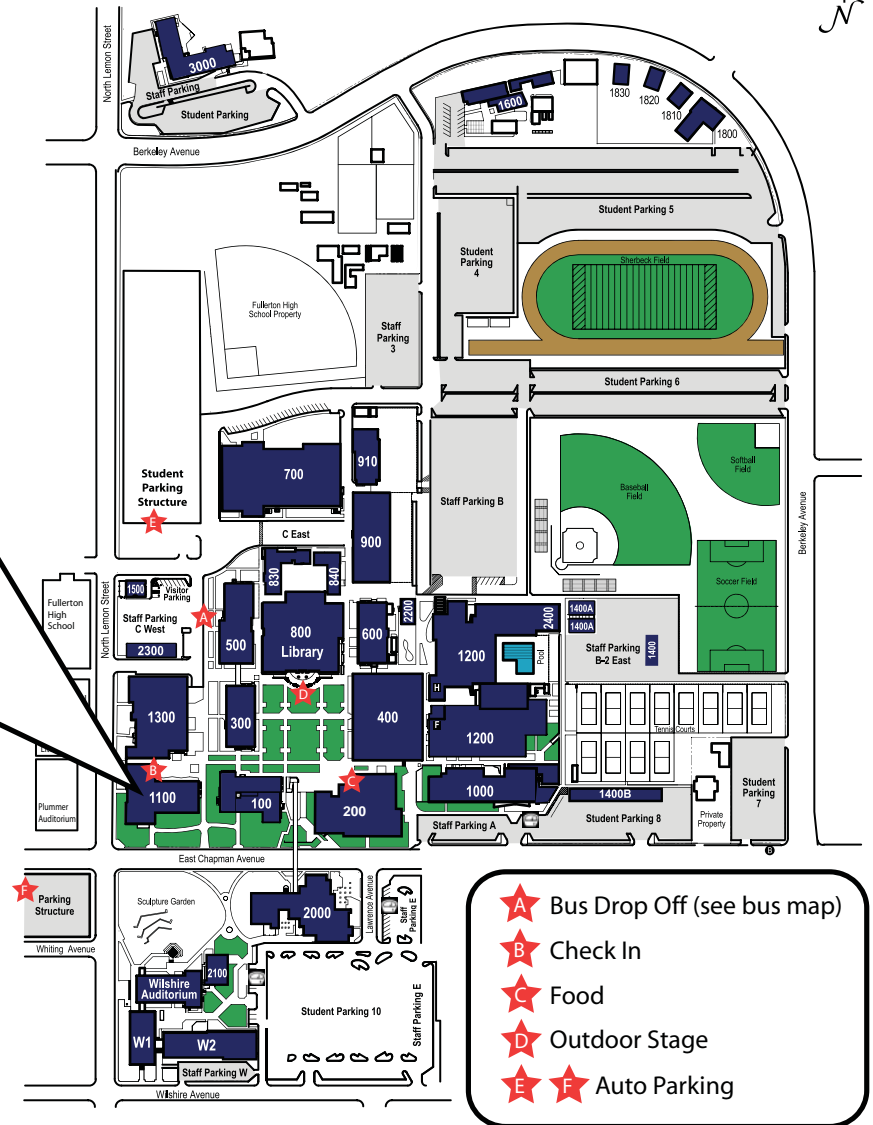

# 1100 Music Building

FULLERTON  
COLLEGE

Fullerton Community College  
321 E Chapman Ave, Fullerton, California 92832 (714) 992-7000  
visit [www.fullcoll.edu](http://www.fullcoll.edu) for more maps and additional campus info.